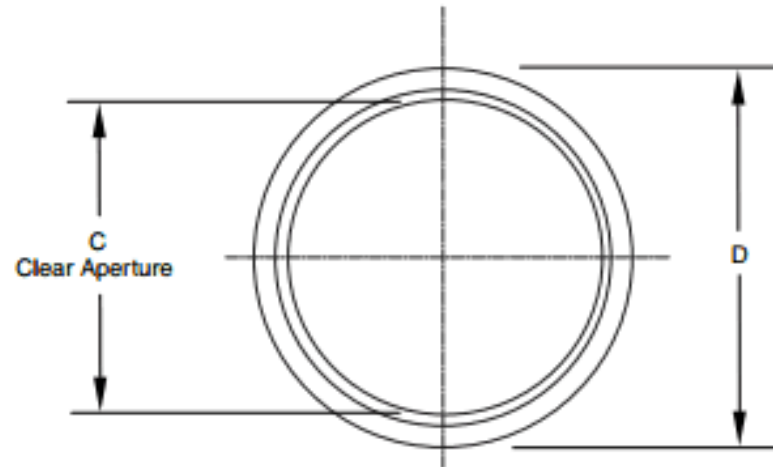

NOTES: 1. Material is silver or black anodized aluminum.
2. Not to scale. Dimensions in mm ± 0.3 mm.

Step-up #	A LENS THREAD	B FILTER THREAD	C CLEAR APERTURE	D OUTER DIAMETER
SD27-25.5	M27 x P0.5	M25.5 x P0.5	22.5	29.5
SD30.5-27	M30.5 x P0.5	M27 x P0.5	26.3	33.4
SD34-30.5	M34 x P0.5	M30.5 x P0.5	30	36
SD46-40.5	M46 x P0.75	M40.5 x P0.5	39.7	49.8
SD48-40.5	M48 x P0.75	M40.5 x P0.5	40	49.8
SD49-46	M49 x P0.75	M46 x P0.75	45.3	51
SD52-46	M52 x P0.75	M46 x P0.75	45.3	54
SD52-49	M52 x P0.75	M49 x P0.75	48.3	54
SD55-46	M55 x P0.75	M46 x P0.75	45.3	57
SD55-49	M55 x P0.75	M49 x P0.75	48.3	57.4
SD55-52	M55 x P0.75	M52 x P0.75	51.2	56.8
SD58-46	M58 x P0.75	M46 x P0.75	45.3	60
SD58-52	M58 x P0.75	M52 x P0.75	51.2	60
SD58-55	M58 x P0.75	M55 x P0.75	54.3	60
SD62-46	M62 x P0.75	M46 x P0.75	45	64
SD62-52	M62 x P0.75	M52 x P0.75	51.2	64
SD62-55	M62 x P0.75	M55 x P0.75	54.3	64
SD62-58	M62 x P0.75	M58 x P0.75	57.3	64
SD67-46	M67 x P0.75	M46 x P0.75	45	70
SD67-55	M67 x P0.75	M55 x P0.75	54.3	68.7
SD67-62	M67 x P0.75	M62 x P0.75	61	70
SD72-46	M72 x P0.75	M46 x P0.75	45	74.5
SD72-55	M72 x P0.75	M55 x P0.75	54.3	75
SD72-62	M72 x P0.75	M62 x P0.75	61.3	75